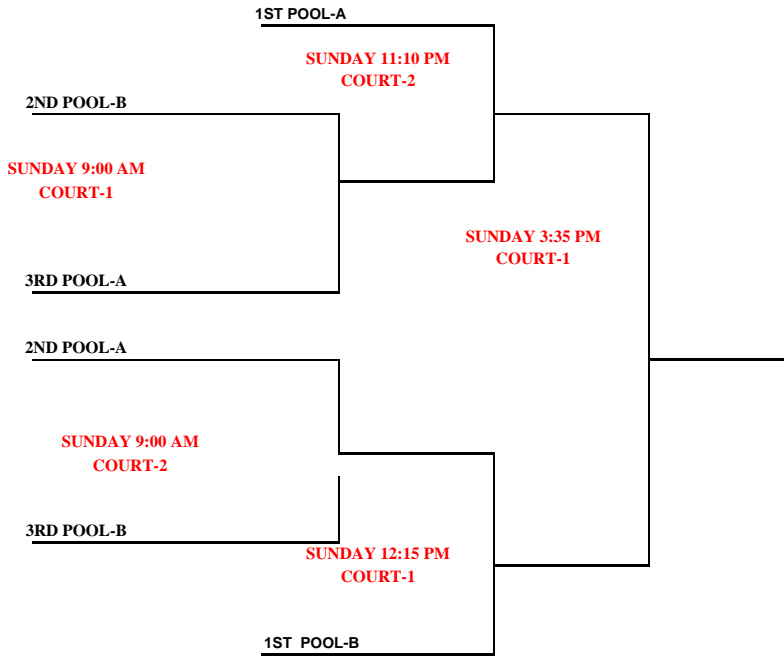

# YSA - Spring Fling Pools and Bracket Play

GRADE: 7th/8th Boys

POOL-A	
W	L
	B1 <u>AR Hawks-Cotton</u>
	B2 <u>S.W. Bulls</u>
	B3 <u>Showtime</u>

POOL-B	
W	L
	B4 <u>Conway Hawks</u>
	B5 <u>Ark Express</u>
	B6 <u>Team Arkansas</u>

		Court					
SAT	B1 VS B2	2	10:05 AM	B1		B2	
SAT	B4 VS B5	1	10:05 AM	B4		B5	
SAT	B3 VS B1	1	2:25 PM	B3		B1	
SAT	B6 VS B5	2	2:25 PM	B6		B5	
SAT	B2 VS B3	1	6:50 PM	B2		B3	
SAT	B4 VS B6	2	6:50 PM	B4		B6	

**Gym Sites:**

- 1 Hendrix College-1
- 2 Hendrix College-2
- 3 Hendrix College-3

[www.vsahome.com](http://www.vsahome.com)

**RULES:**

- > 3RD, 4TH, & 5TH GRADE DIVISIONS WILL BE 12 MINUTE HALVES
  - > 6TH & 7TH GRADE DIVISIONS WILL BE 14 MINUTE HALVES
  - > ALL OTHER DIVISIONS WILL PLAY 16 MINUTE HALVES
  - > 5 MINUTE WARM UP BEFORE GAME AND 5 MINUTE HALF TIME
  - > Team Listed first is HOME (Wear light jersey), AAU tie breaker will be used
  - > The clock will run until the last 2:00 Min of half and game.
  - > All overtime periods will be 3 minutes.
  - > When a team leads by more than 20 points, a running clock will be used.
  - > No one on one free throws will be shot. Double bonus will start on 10th foul.
  - > Timeouts will be 4 full time outs.
- Home team will supply score keeper and Away team will supply clock keeper