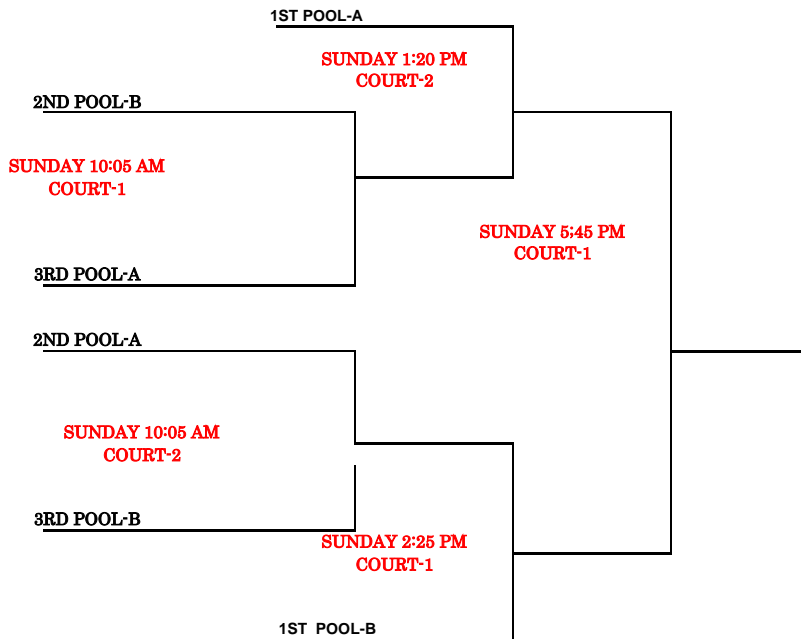

**YSA - Spring Fling  
Pools and Bracket Play**

GRADE: 9th/10th

W		L		POOL-A		W		L		POOL-B	
		B1	B2	B3	B4	B5	B6			B4	B5
					Bauxite Huskies	YMBC Rockets	Showtime			Ark Wings	AR ELITE
					_____	_____	_____			_____	_____

		Court							
SAT	B1 VS B2	2	9:00 AM	B1		B2			
SAT	B4 VS B5	1	9:00 AM	B4		B5			
SAT	B3 VS B1	1	1:20 PM	B3		B1			
SAT	B6 VS B5	2	1:20 PM	B6		B5			
SAT	B2 VS B3	1	5:45 PM	B2		B3			
SAT	B4 VS B6	2	5:45 PM	B4		B6			

**Gym Sites:**

- 1 Hendrix College-1
- 2 Hendrix College-2
- 3 Hendrix College-3

[www.vsahome.com](http://www.vsahome.com)

**RULES:**

- > 3RD, 4TH, & 5TH GRADE DIVISIONS WILL BE 12 MINUTE HALVES
  - > 6TH & 7TH GRADE DIVISIONS WILL BE 14 MINUTE HALVES
  - > ALL OTHER DIVISIONS WILL PLAY 16 MINUTE HALVES
  - > 5 MINUTE WARM UP BEFORE GAME AND 5 MINUTE HALF TIME
  - > Team Listed first is HOME (Wear light jersey), AAU tie breaker will be used
  - > The clock will run until the last 2:00 Min of half and game.
  - > All overtime periods will be 3 minutes.
  - > When a team leads by more than 20 points, a running clock will be used.
  - > No one on one free throws will be shot. Double bonus will start on 10th foul.
  - > Timeouts will be 4 full time outs.
- Home team will supply score keeper and Away team will supply clock keeper